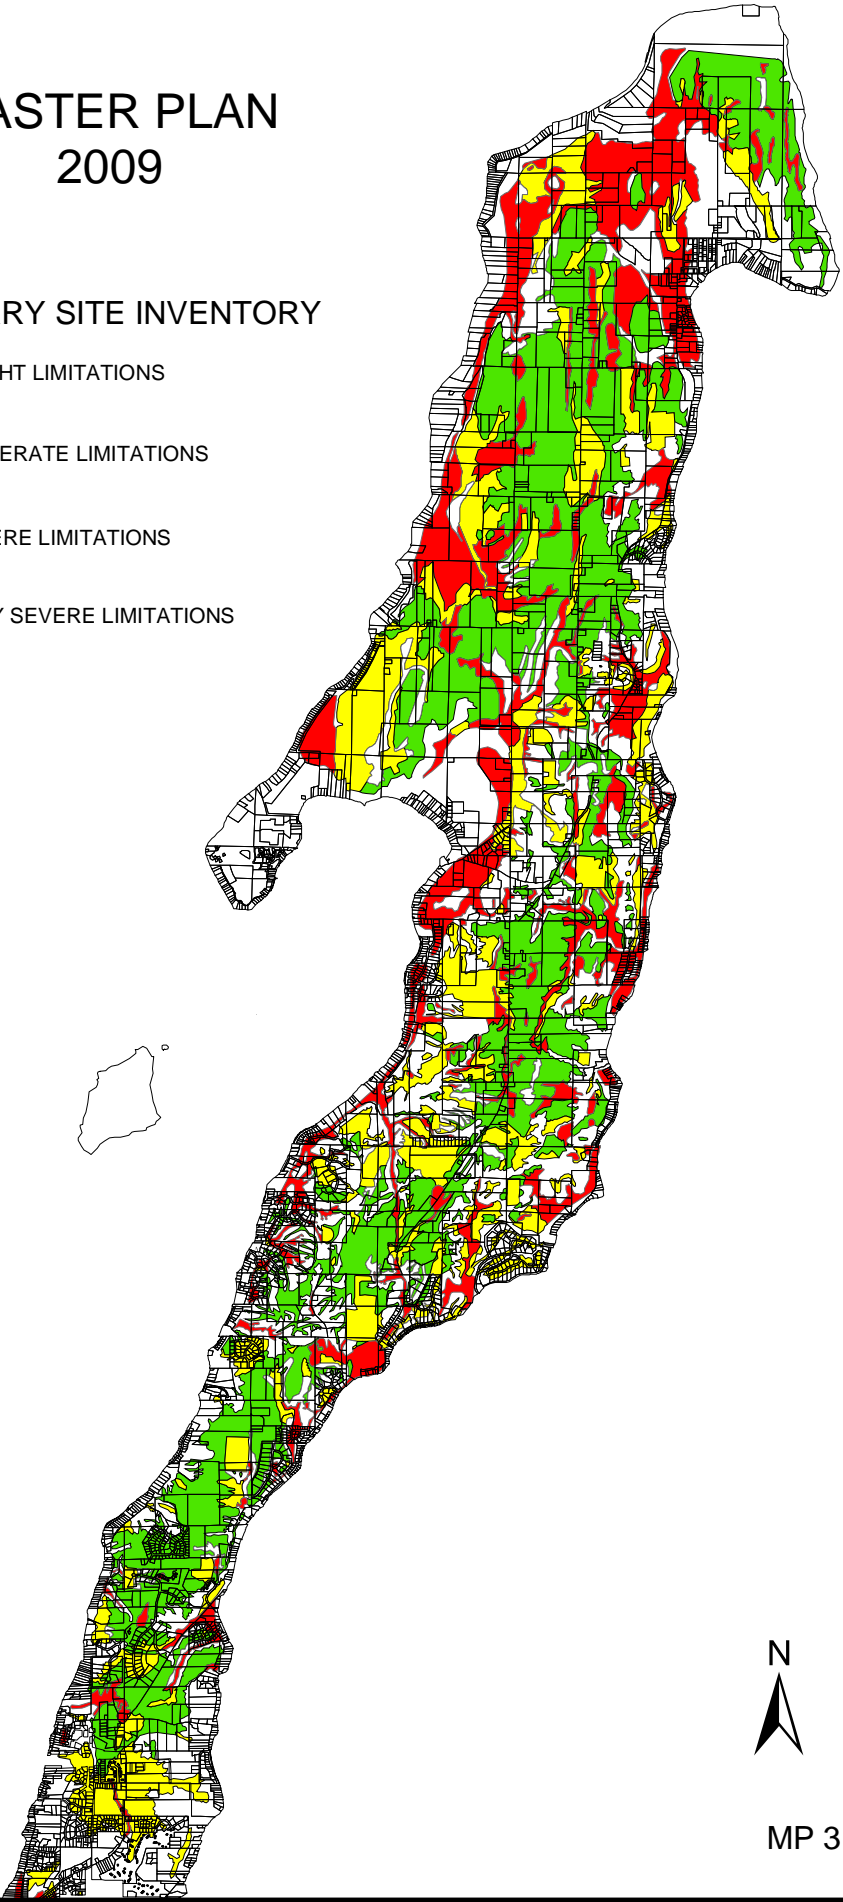

# MASTER PLAN 2009

## TART CHERRY SITE INVENTORY

-  SLIGHT LIMITATIONS
-  MODERATE LIMITATIONS
-  SEVERE LIMITATIONS
-  VERY SEVERE LIMITATIONS

MP 3