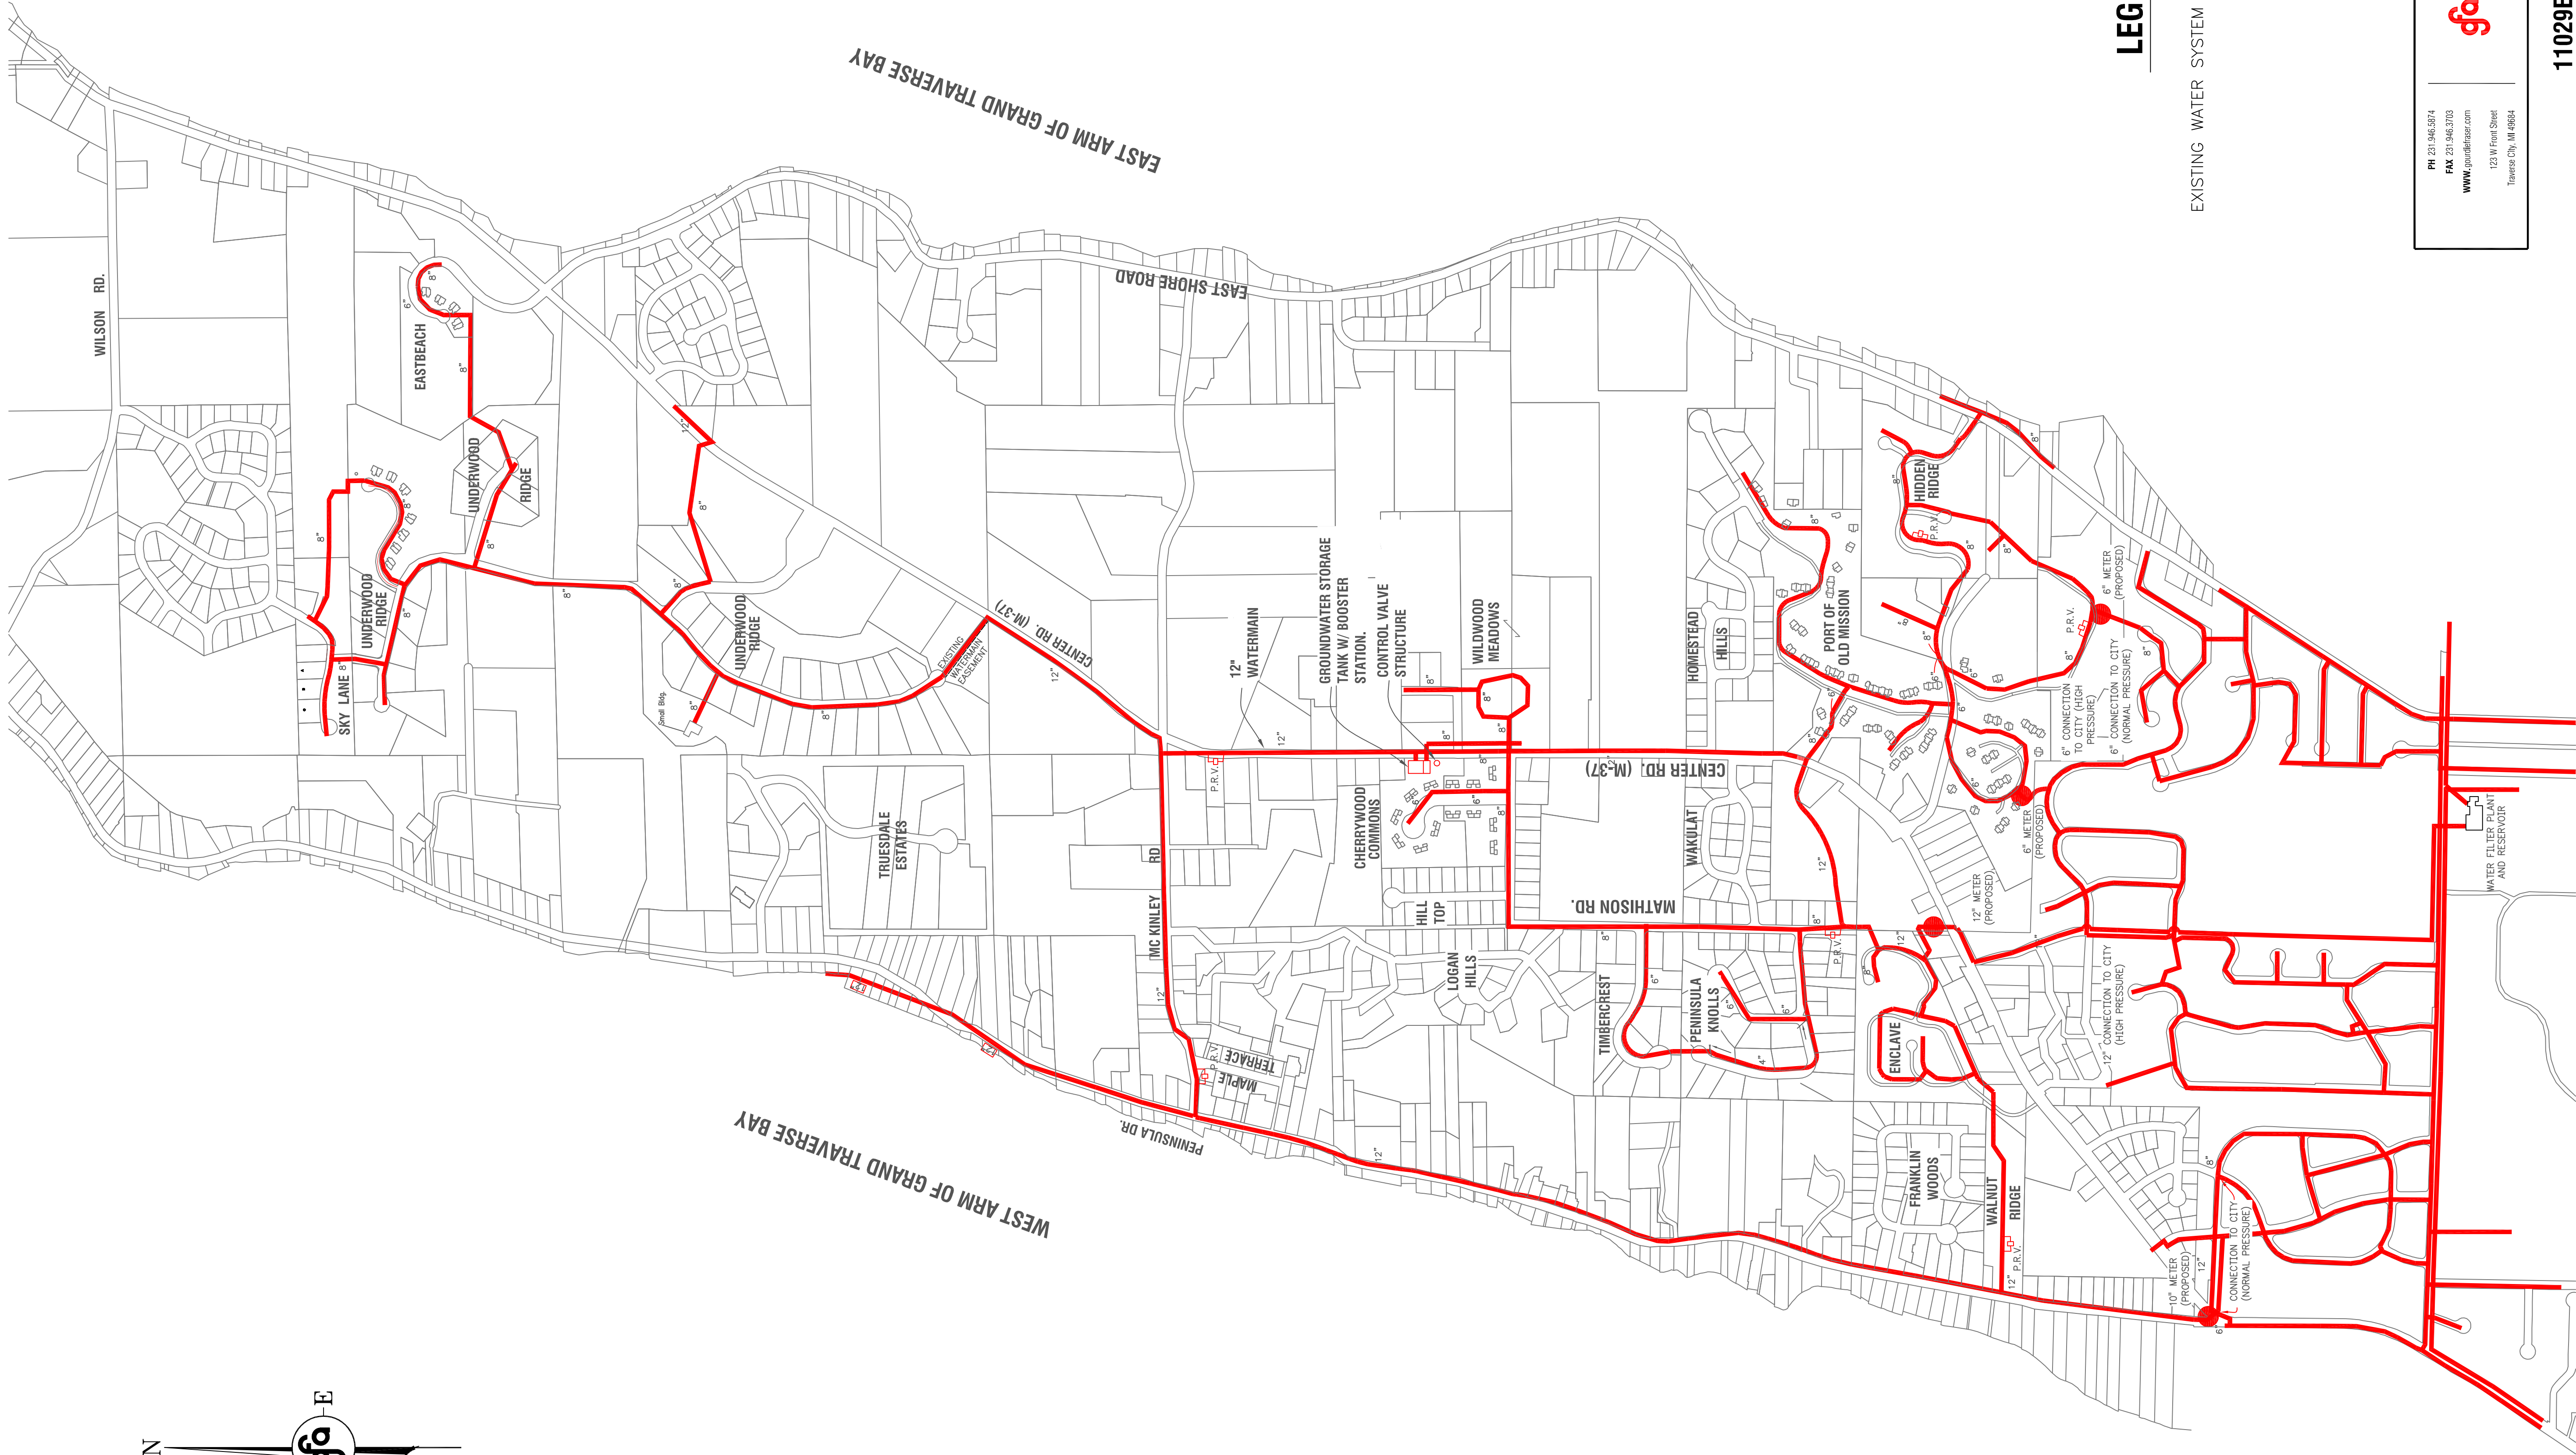

# PENINSULA TOWNSHIP WATER MAP

## LEGEND

EXISTING WATER SYSTEM

PN 2015463874  
 FX 2015463703  
 WWW.GOURDIER.COM  
 123 W. Front Street  
 Traverse City, MI 49884