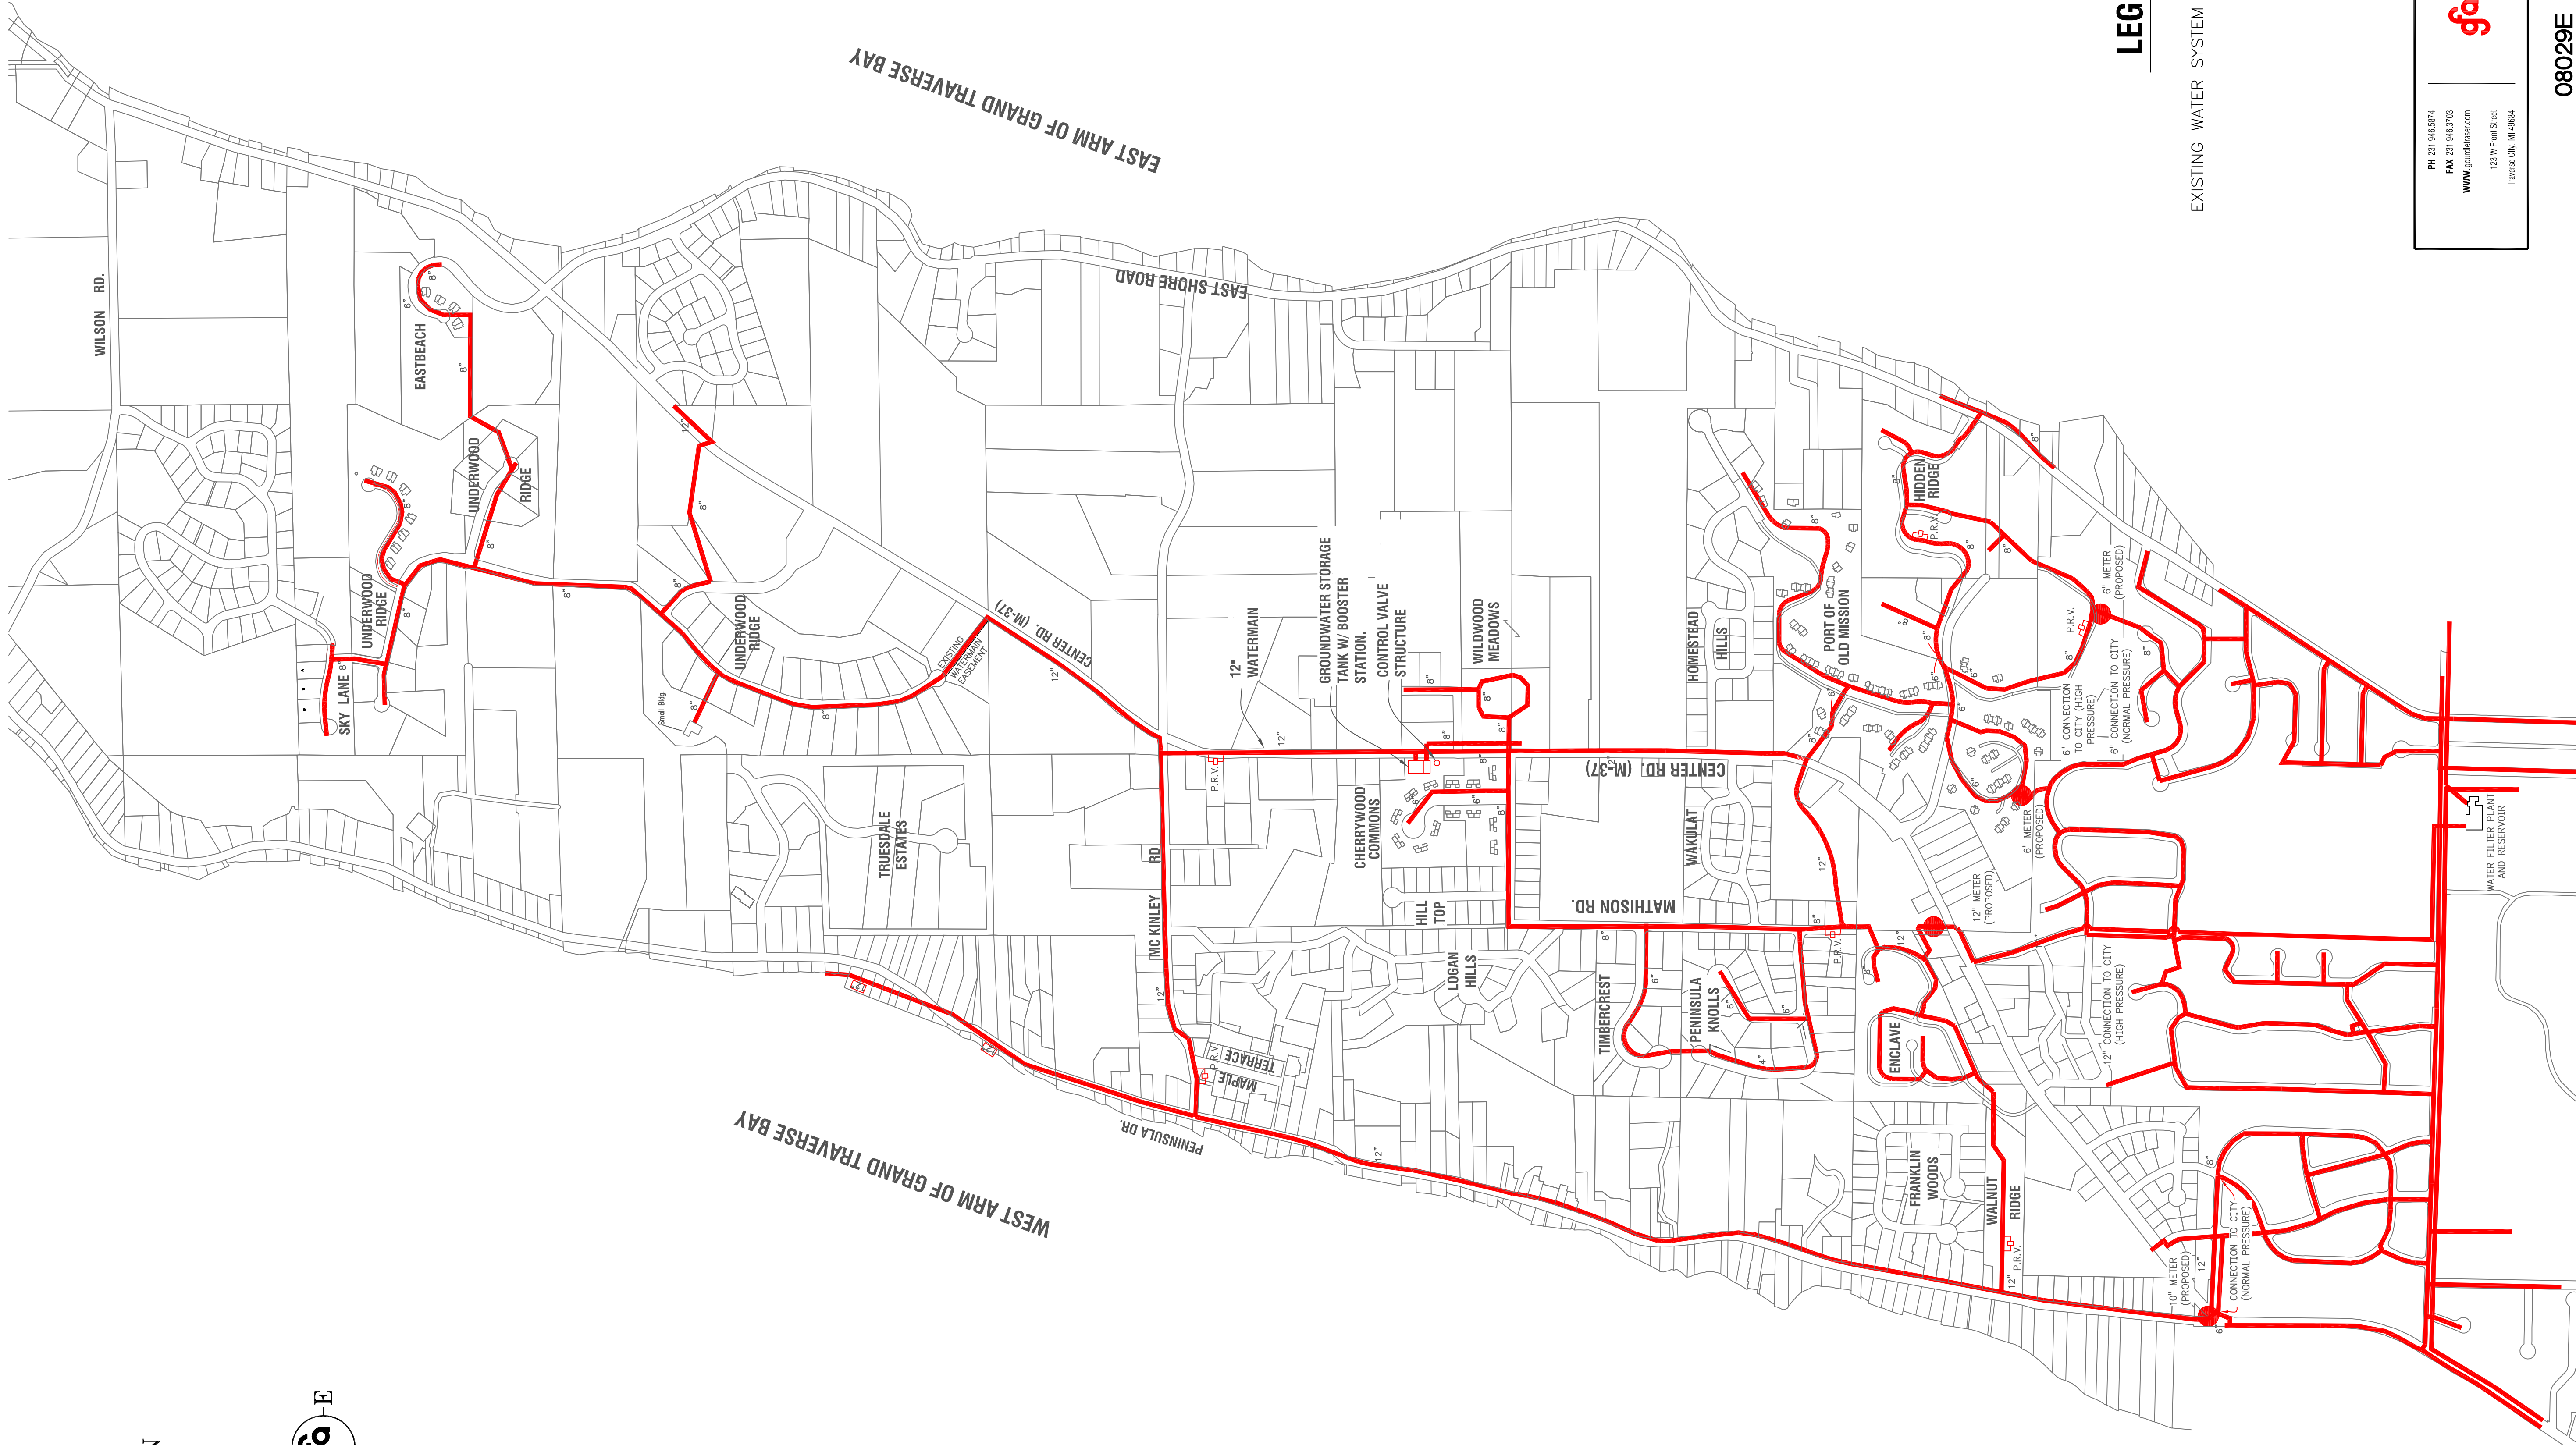

PENINSULA TOWNSHIP WATER MAP

LEGEND

EXISTING WATER SYSTEM

PN 2015463874
 PK 2015463703
 WWW.GOURDIE-FRASER.COM
 123 W. Front Street
 Tawas, MI 49884